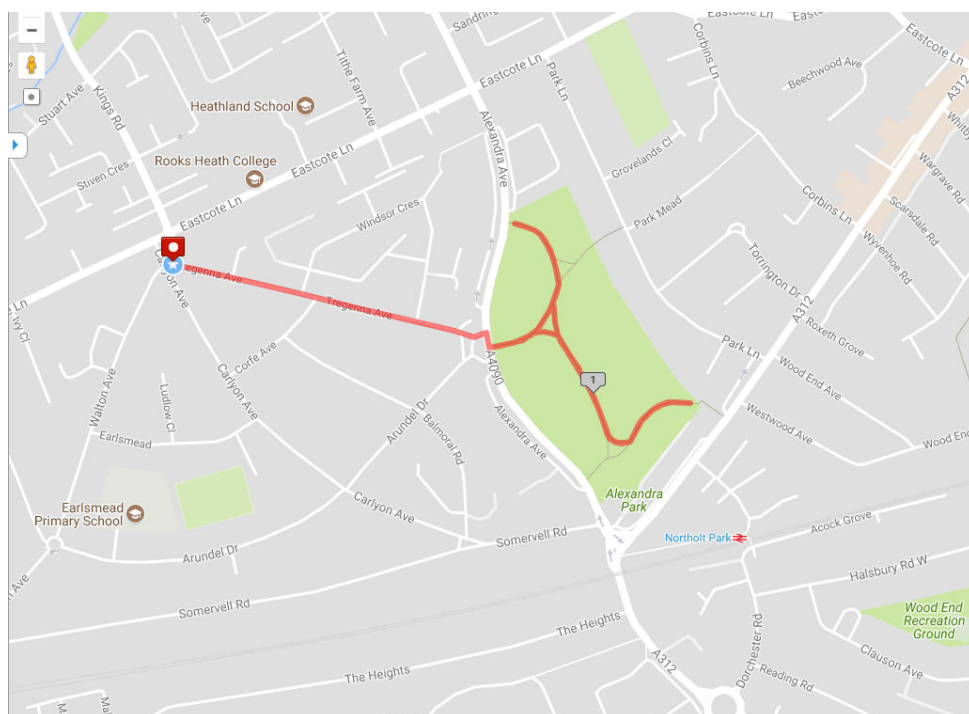

Simpson House Surgery Walk

Every Saturday morning at 10am

-We will walk to Alexandra Park and back -

Meeting point: In front of Simpson House Surgery, HA2 8RS

For further information:

Call: 020 8420 9526

Email: Ferhat.cinar@harrow.gov.uk

Ready to walk?

Here is your chance for a health walk led by qualified walk leaders.

40 Minutes, friendly walk to Alexandra Park and back.

Just turn up 10 minutes before the start (in comfy clothes, shoes) and bring a bottle of water.